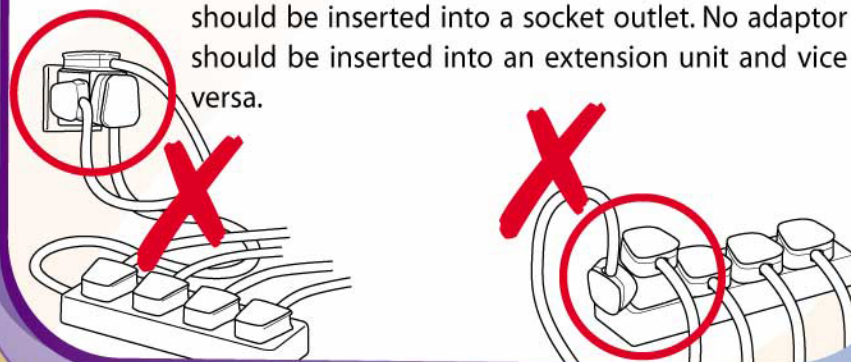

## Safety Tips for Plugs, Adaptors and Extension Units

機電工程署  EMSD

使用符合安全規格的插頭、萬能蘇及拖板。

Use plugs, adaptors and extension units which comply with the safety requirements.

每一個供電插座只應插上一個萬能蘇或一個拖板。拖板上不應插上任何萬能蘇，而萬能蘇上亦不應插上任何拖板。

No more than one adaptor or one extension unit should be inserted into a socket outlet. No adaptor should be inserted into an extension unit and vice versa.

切勿使用設有不規則插孔或沒有安全活門的萬能蘇或拖板。

Do not use adaptors or extension units with irregular holes or without safety shutters.