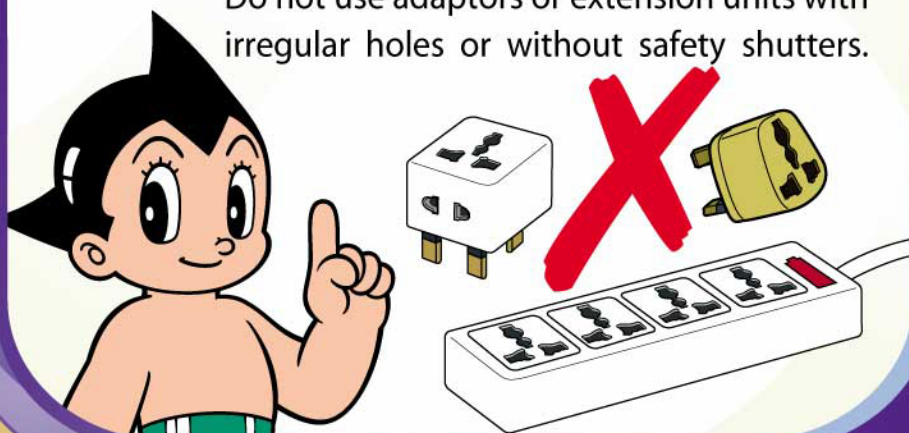

插頭、萬能蘇 及拖板 安全須知

Safety Tips for Plugs, Adaptors and Extension Units

使用符合安全規格的插頭、萬能蘇及拖板。

Use plugs, adaptors and extension units which comply with the safety requirements.

切勿使用設有不規則插孔或沒有安全活門的萬能蘇或拖板。

Do not use adaptors or extension units with irregular holes or without safety shutters.

每一個供電插座只應插上一個萬能蘇或一個拖板。拖板上不應插上任何萬能蘇，而萬能蘇上亦不應插上任何拖板。

No more than one adaptor or one extension unit should be inserted into a socket outlet. No adaptor should be inserted into an extension unit and vice versa.