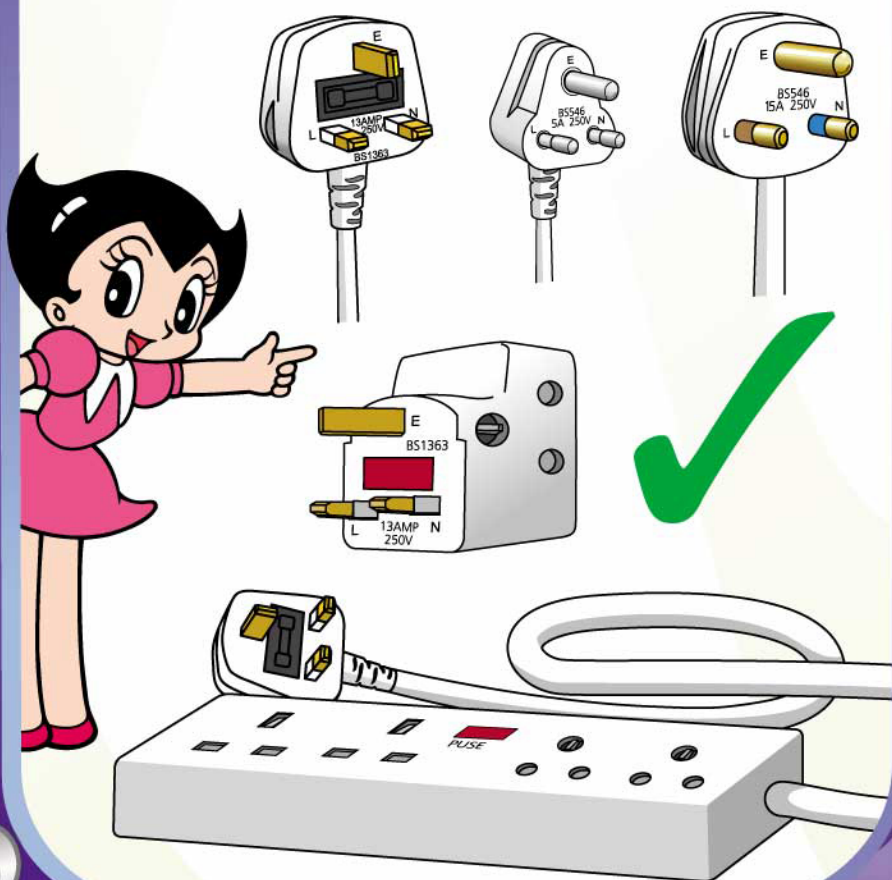

插頭、萬能蘇 及拖板 安全須知

Safety Tips for Plugs, Adaptors and Extension Units

使用符合安全規格的插頭、萬能蘇及拖板。

Use plugs, adaptors and extension units which comply with the safety requirements.

切勿使用設有不規則插孔或沒有安全活門的萬能蘇或拖板。

Do not use adaptors or extension units with irregular holes or without safety shutters.

每一個供電插座只應插上一個萬能蘇或一個拖板。拖板上不應插上任何萬能蘇，而萬能蘇上亦不應插上任何拖板。

No more than one adaptor or one extension unit should be inserted into a socket outlet. No adaptor should be inserted into an extension unit and vice versa.