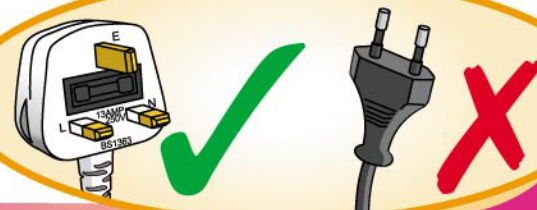

## 安全須知

Safety Tips for

Digital Terrestrial TV

Set-top Boxes

到有信譽的店舖選購機頂盒。  
Buy set-top boxes from reputable shops.

優質店舖

選購標明產品資料(包括牌子、型號、電壓及功率)及附有符合本港安全規格三腳插頭的機頂盒。

Buy a set-top box marked with detailed product information (including brand name, model no., rated voltage and rated power) and fitted with a 3-pin plug which complies with the local safety requirements.

SAFE BRAND 安全牌  
Model No. 產品型號: A234  
Voltage 電壓: 220V  
Frequency 頻率: 50Hz  
Power 功率: 50W

確保機頂盒周圍有足夠散熱空間。  
Allow sufficient space around a set-top box for heat dissipation.

若長時間不使用機頂盒，應關掉電源。  
Switch off the power if a set-top box is not used for a long time.