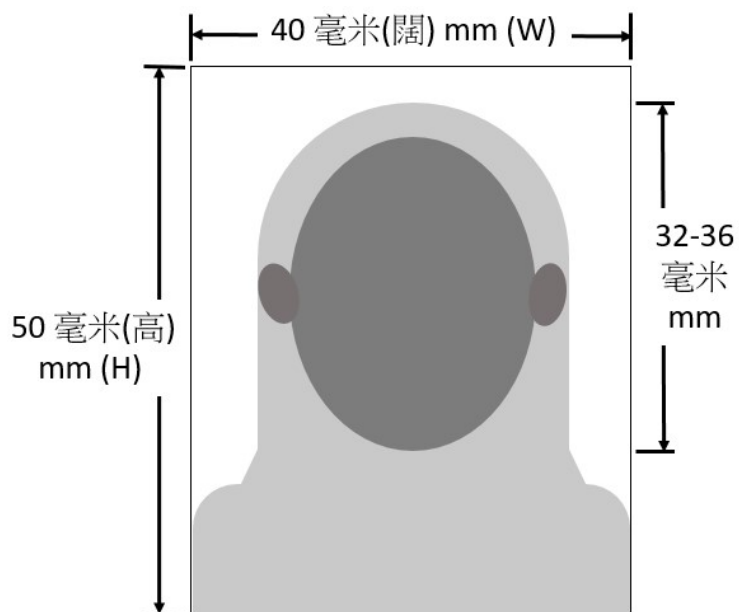

Photograph Requirements

- 40mm (W) x 50mm (H)
- Size from chin to crown: 32mm to 36mm
- Recent colour photograph showing full frontal face with clear facial features
- Plain white background

Acceptable File Format of Digital Photograph for Application Submitted:

- Image type : JPEG
- File size : 5MB or below
- Acceptable dimension:
 - Captured by scanner (600dpi) – Photograph size: 40 mm(W) x 50 mm(H)
 - Capture by digital camera – Image size : at least 1200 px(W) x 1600 px(H)