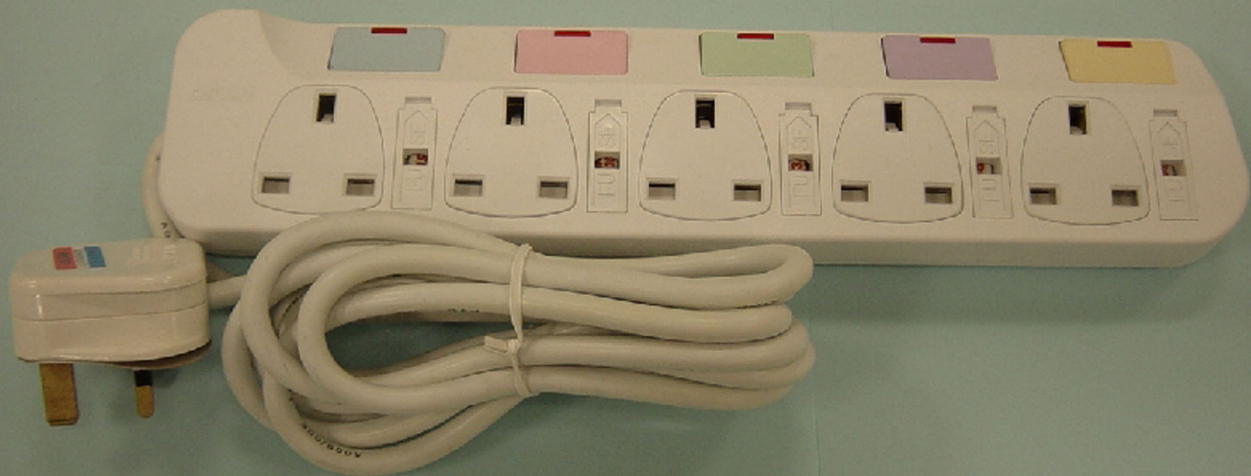

“Garwall” brand 5-way 13A extension unit (model no.:
GW265-2)

「Garwall」牌5位13安培拖板(型號：GW265-2)

“Garwall” 6-way 13A extension units (model no.: GW266-2)

「Garwall」牌6位13安培拖板(型號：GW266-2)