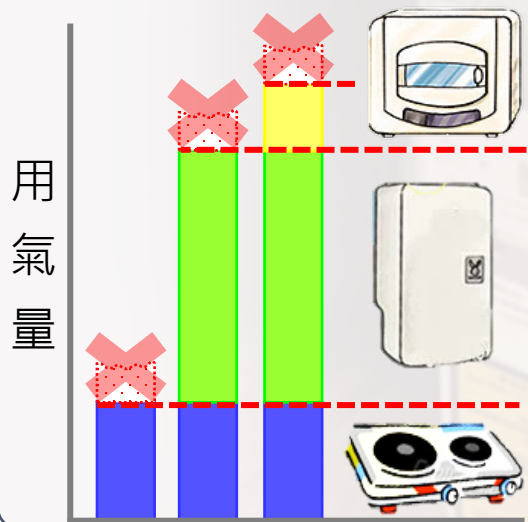

安全功能

內置閘門

① 超流關閘

- 正常用戶用氣量是少於爐具最大用氣量的總和。